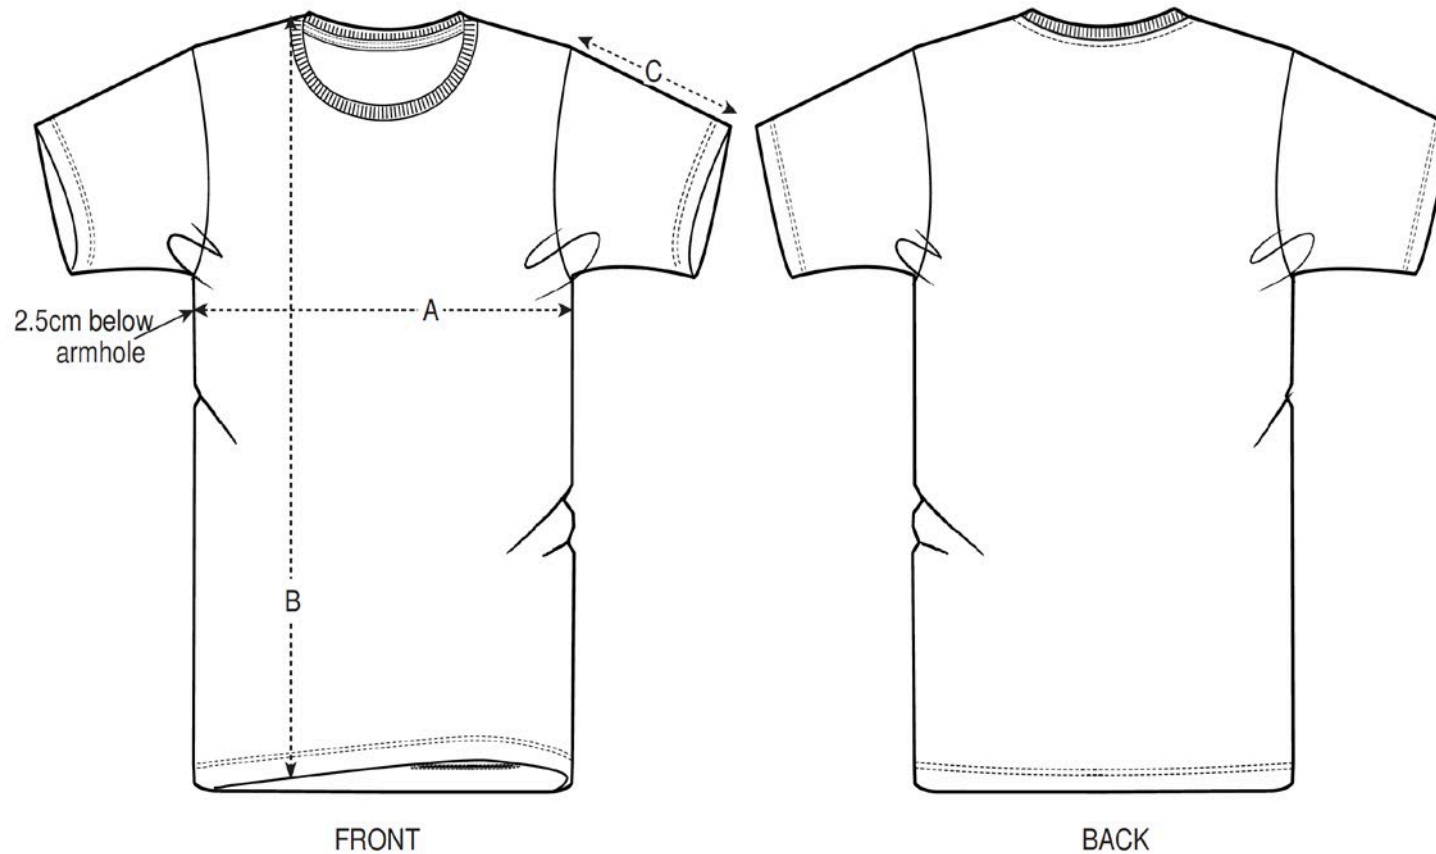

# Beltracchi

ORIGINALS

## ICONIC UNISEX T-SHIRT

SIZES		XXS	XS	S	M	L	XL	XXL	3XL	4XL	5XL
A	Half Chest	43.5	46	49	52	55	58	61	64	69	74
B	Body Length	64	66	69	72	74	76	78	80	82	84
C	Sleeve Length	19	19.5	20.5	21.5	22.5	22.5	23.5	24.5	24.5	25