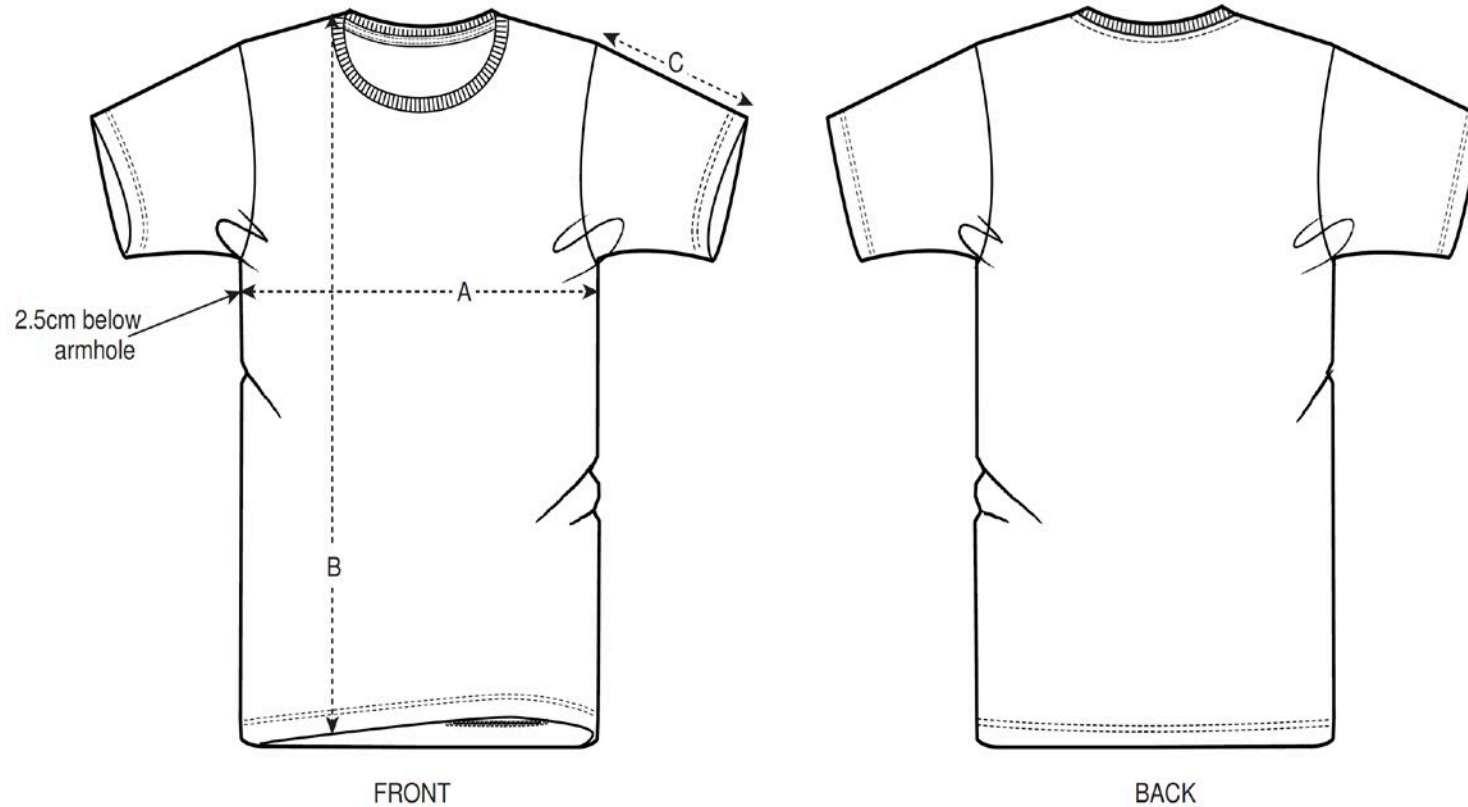

# Beltracchi

ORIGINALS

VINTAGE UNISEX T-SHIRT

SIZES		XXS	XS	S	M	L	XL	XXL	3XL
A	Half Chest	43.5	46	49	52	55	58	61	64
B	Body Length	64	66	69	72	74	76	78	80
C	Sleeve Length	19	19.5	20.5	21.5	22.5	22.5	23.5	24.5